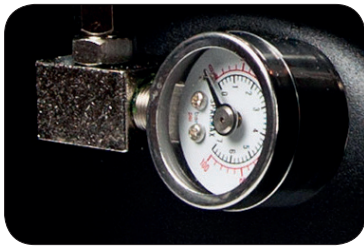

SPARMAX®

- Airflow: 23 - 32 lpm
- 40psi on / 60psi off
- Weight: 10.4kgs / 23 lbs
- L 33 x W 18 x H 34,5 cm
- 220V
- 2 detachable airbrush holder
- Zero- maintenance, oil-less piston air compressor
- 2x3M braided hose
- 2 air outlets enables greater flexibility and efficiency
- 2.5 Liter Air tank with gauge
- Auto On/Off Switch of 40 psi/60 psi
- Lightweight metal housing
- Suitable for professional airbrush user doing general or extended airbrush applications
- INCL.: 3 additional adaptors for Aztek, Badger, Paasche airbrush

Airbrush Compressor

- 23 - 32 lpm
- 40psi on / 60psi off

Offering unparalleled versatility, the TC-620X headlines our Inspire series compressors. Epitomizing style and functionality, the TC-620X has enhanced portability and is easy to store thanks to its lightweight metal housing; it will blend into your work environment seamlessly and protect the associated regulator, filter, and gauge accessories. With two air outlets and an accompanying air tank, the TC-620X enables users to manage their workspace with greater flexibility and efficiency. With the extra air outlet, you can now connect airbrushes beforehand and switch between use of airbrushes. Clean and stable air, controlled for your desired applications.