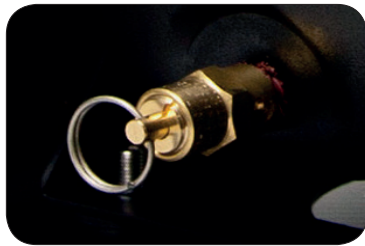

SPARMAX®

- Airflow: 23 - 32 lpm
- 40psi on / 60psi off
- Weight: 10.4kgs / 23 lbs
- L 33 x W 18 x H 34,5 cm
- 220V
- 2 detachable airbrush holder
- Zero- maintenance, oil-less piston air compressor
- 2x3M braided hose
- 2 air outlets enables greater flexibility and efficiency
- 2.5 Liter Air tank with gauge
- Auto On/Off Switch of 40 psi/60 psi
- Lightweight metal housing
- Suitable for professional airbrush user doing general or extended airbrush applications
- INCL.: 3 additional adaptors for Aztek, Badger, Paasche airbrush

Airbrush Compressor

- 23 - 32 lpm
- 40psi on / 60psi off

Offering unparalleled versatility, the TC-620X headlines our Inspire series compressors. Epitomizing style and functionality, the TC-620X has enhanced portability and is easy to store thanks to its lightweight metal housing; it will blend into your work environment seamlessly and protect the associated regulator, filter, and gauge accessories. With two air outlets and an accompanying air tank, the TC-620X enables users to manage their workspace with greater flexibility and efficiency. With the extra air outlet, you can now connect airbrushes beforehand and switch between use of airbrushes. Clean and stable air, controlled for your desired applications.