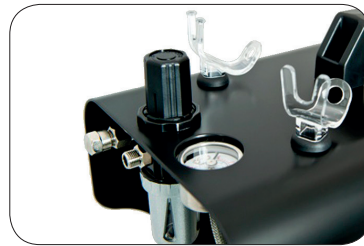

SPARMAX®

- Airflow: 23 - 32 lpm
- 40psi on / 60psi off
- Weight: 10.4kgs / 23 lbs
- L 33 x W 18 x H 34,5 cm
- 220V
- 2 detachable airbrush holder
- Zero- maintenance, oil-less piston air compressor
- 2x3M braided hose
- 2 air outlets enables greater flexibility and efficiency
- 2.5 Liter Air tank with gauge
- Auto On/Off Switch of 40 psi/60 psi
- Lightweight metal housing
- Suitable for professional airbrush user doing general or extended airbrush applications
- INCL.: 3 additional adaptors for Aztek, Badger, Paasche airbrush

Airbrush Compressor

- 23 - 32 lpm
- 40psi on / 60psi off

Offering unparalleled versatility, the TC-620X headlines our Inspire series compressors. Epitomizing style and functionality, the TC-620X has enhanced portability and is easy to store thanks to its lightweight metal housing; it will blend into your work environment seamlessly and protect the associated regulator, filter, and gauge accessories. With two air outlets and an accompanying air tank, the TC-620X enables users to manage their workspace with greater flexibility and efficiency. With the extra air outlet, you can now connect airbrushes beforehand and switch between use of airbrushes. Clean and stable air, controlled for your desired applications.