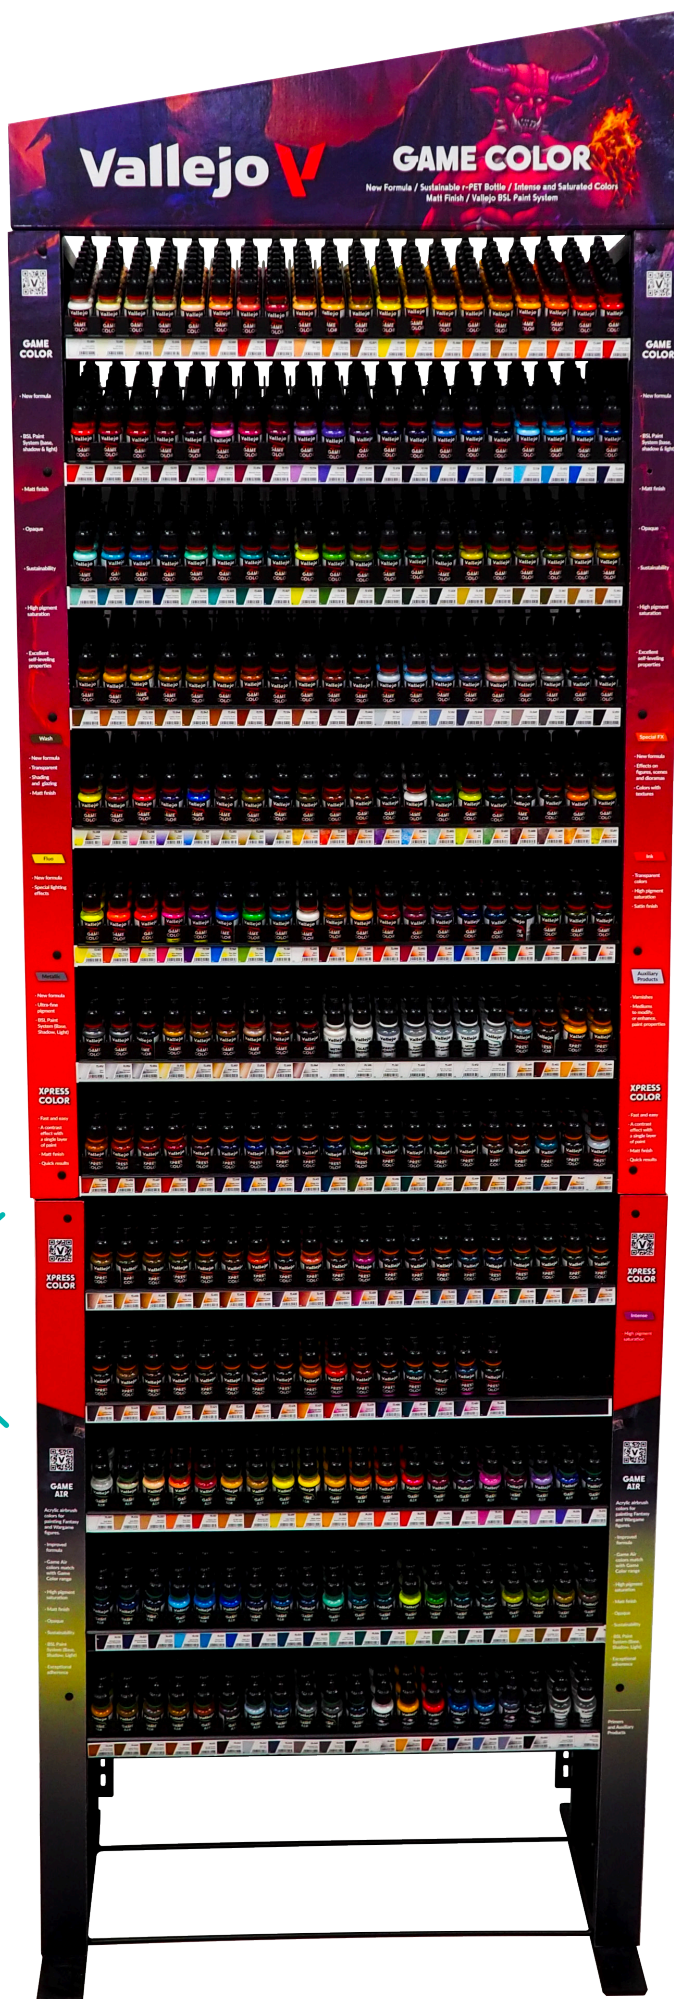

Available end of October 2023

Vallejo 

XPRESS COLOR

The assortment has been increased with **36 new references** which, together with the 24 launched in September 2022, make up a **color range of 60 references** that includes all of the following:

72.458
Demonic Skin

72.459
Fluid Pink

72.460
Twilight Rose

72.461
Vampiric Purple

72.462
Starship Steel

72.463
Iceberg Grey

72.464
Wagram Blue

72.465
Forest Green

72.474
Willow Bark

72.475
Muddy Ground

72.476
Greasy Black

Xpress Color Intense

72.477
Dreadnought Yellow

72.478
Phoenix Orange

72.479
Seraph Red

72.480
Legacy Blue

Width: 26,26 in / 66,7 cm

Depth: 9,05 in / 23 cm

Height: 80,70 in / 205 cm

Range expansion of Xpress Color.