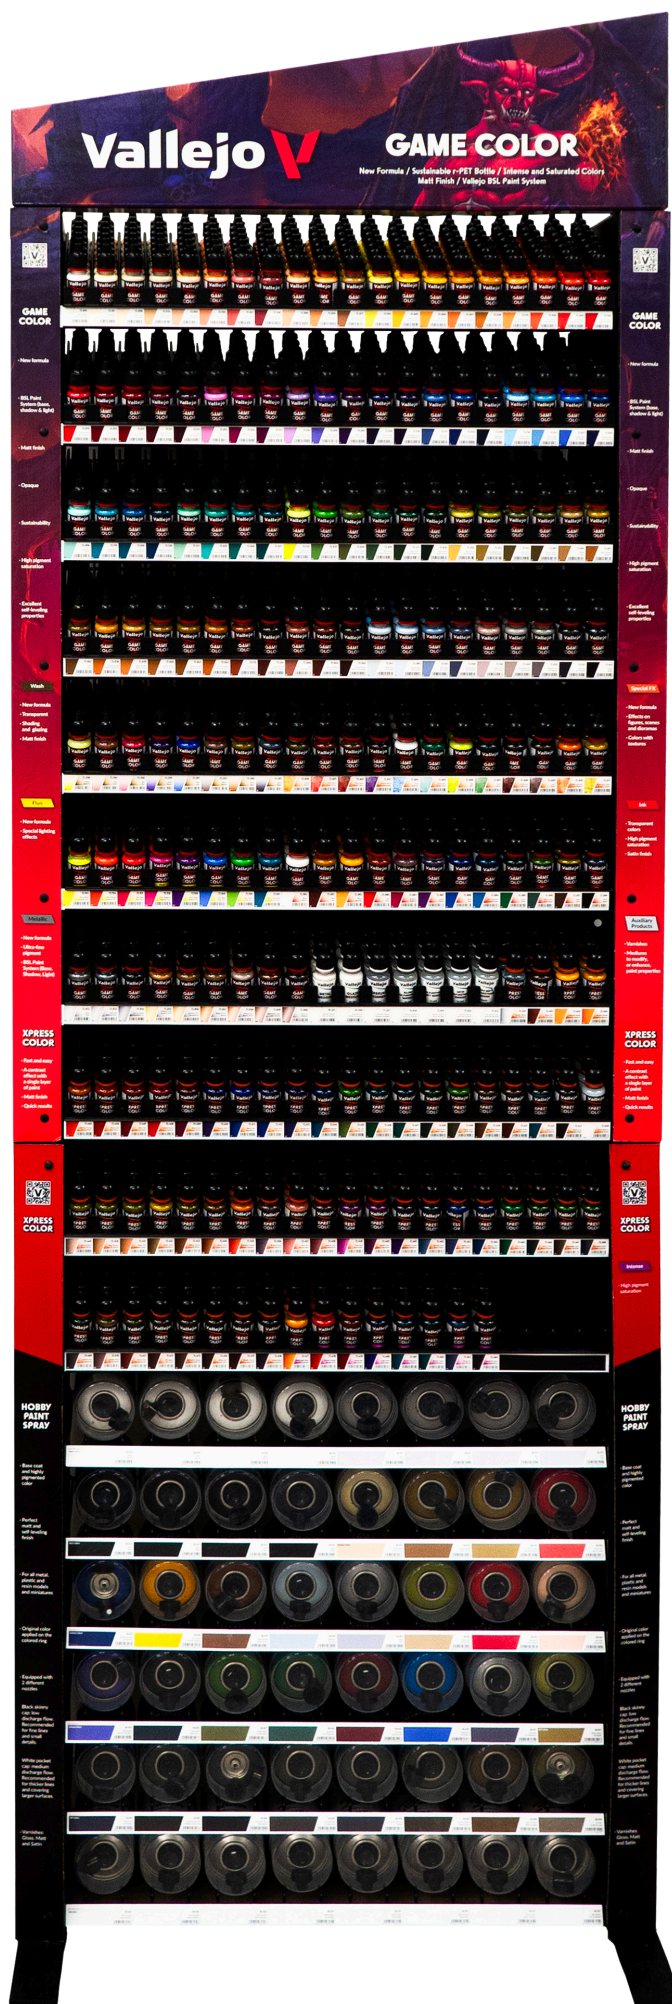

EX722 New Fantasy Colors

Contains Game Color, Xpress Color and Hobby Paint complete ranges

Black metal floor length display, divided in two sections, allows the addition of wheels.

Width: 26,26 in / 66,7 cm

Depth: 9,05 in / 23 cm

Height: 80,70 in / 205 cm

Range expansion of Xpress Color.