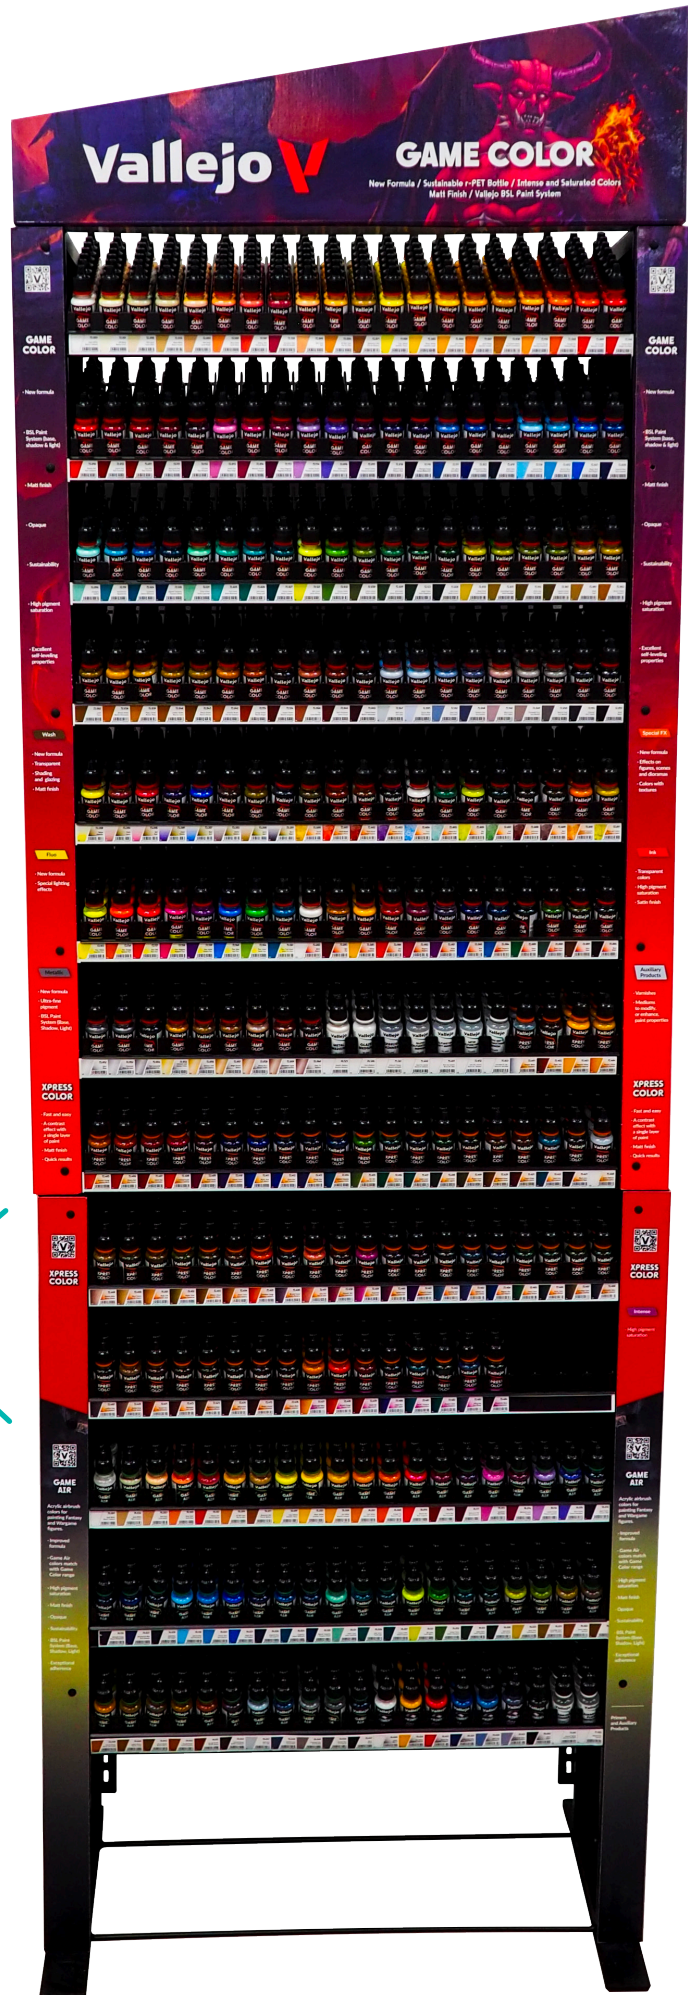

Available end of October 2023

Vallejo 

XPRESS COLOR

The assortment has been increased with **36 new references** which, together with the 24 launched in September 2022, make up a **color range of 60 references** that includes all of the following:

72.458
Demonic Skin

72.459
Fluid Pink

72.460
Twilight Rose

72.461
Vampiric Purple

72.462
Starship Steel

72.463
Iceberg Grey

72.464
Wagram Blue

72.465
Forest Green

72.481
Heretic Turquoise

72.482
Monastic Green

72.483
Viking Grey

72.484
Hospitallier Black

EX732 New Xpress Color

Tabletop metallic display, contains Xpress Color complete range.

Width: 26,26 in / 66,7 cm

Depth: 9,05 in / 23 cm

Width: 26,26 in / 66,7 cm

Depth: 9,05 in / 23 cm

Height: 80,70 in / 205 cm

Range expansion of Xpress Color.