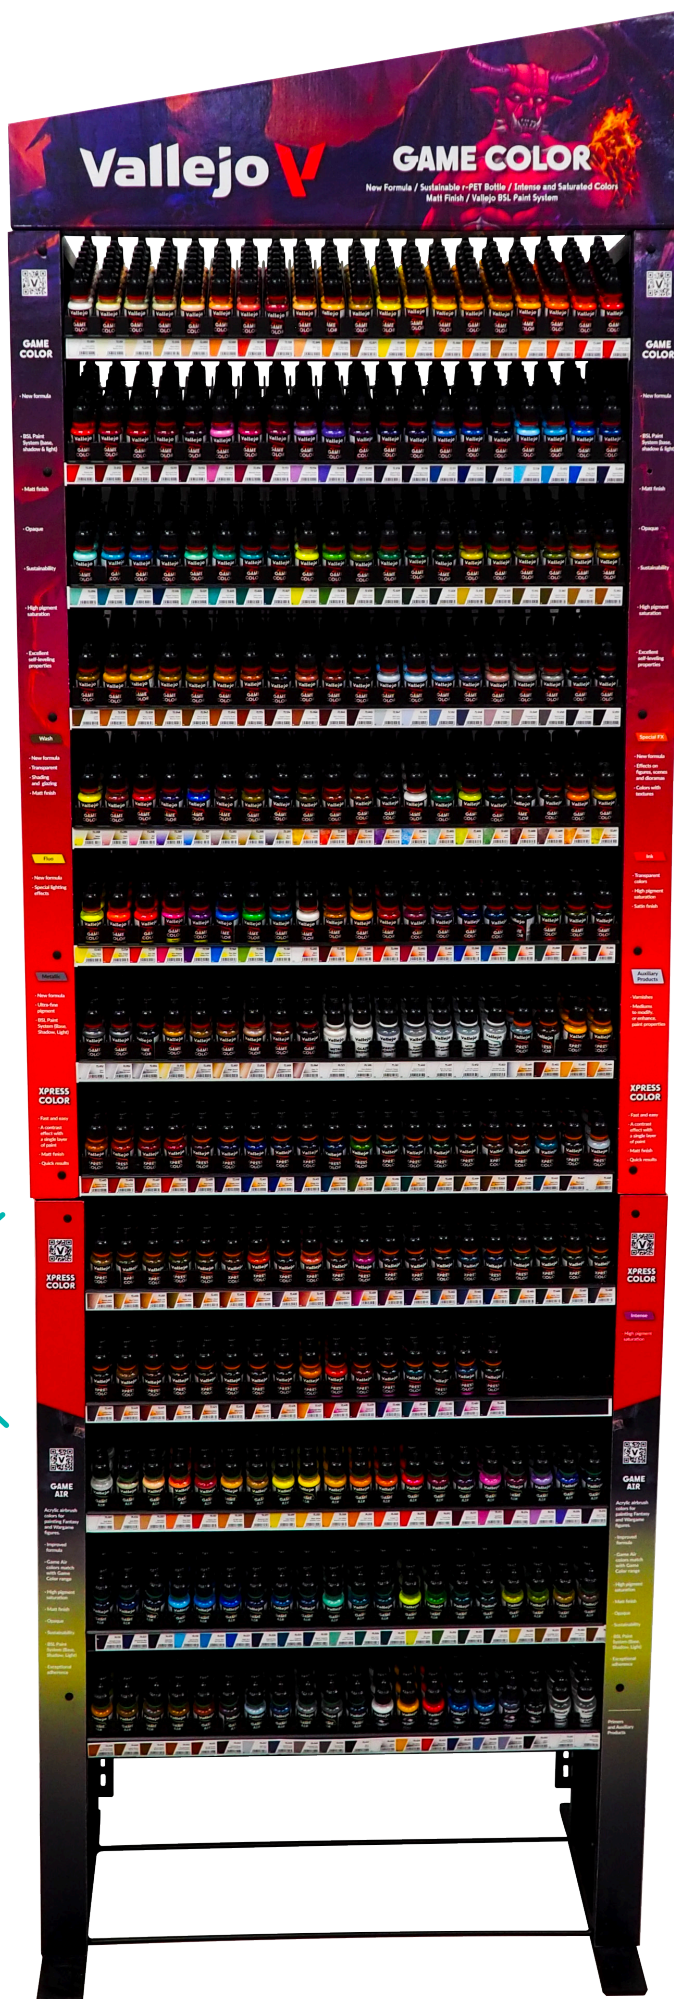

EX721 New Game Fusion Air & Color

Contains Game Color, Xpress Color and Game Air complete ranges

Black metal floor length display, divided in two sections, allows the addition of wheels.

Width: 26,26 in / 66,7 cm

Depth: 9,05 in / 23 cm

Height: 80,70 in / 205 cm

Range expansion of Xpress Color.