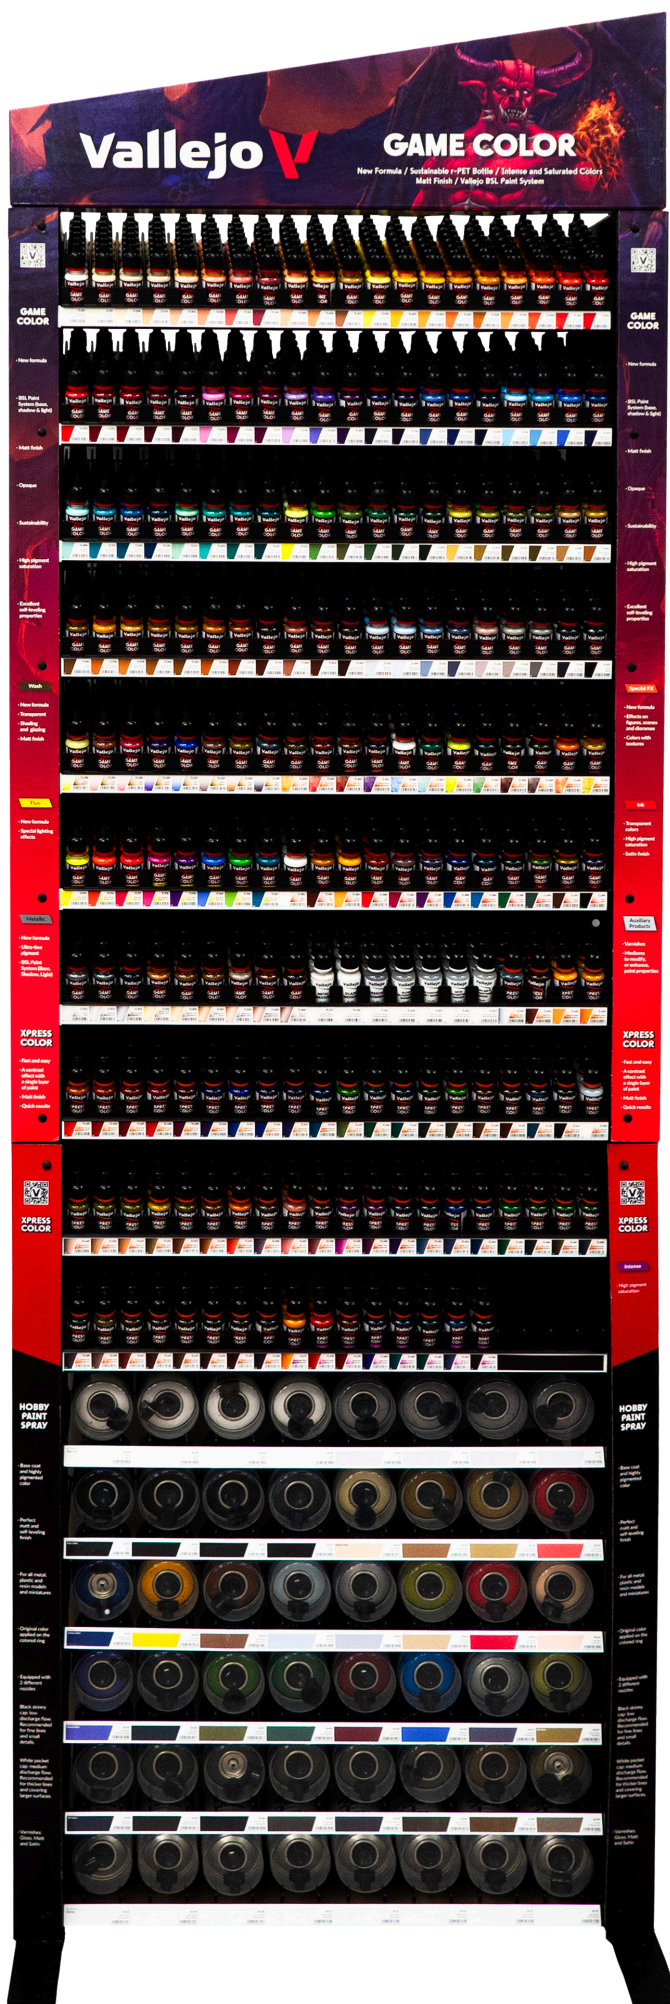

EX722 New Fantasy Colors

Contains Game Color, Xpress Color and Hobby Paint complete ranges

Black metal floor length display, divided in two sections, allows the addition of wheels.

Width: 26,26 in / 66,7 cm

Depth: 9,05 in / 23 cm

Height: 80,70 in / 205 cm

Range expansion of Xpress Color.