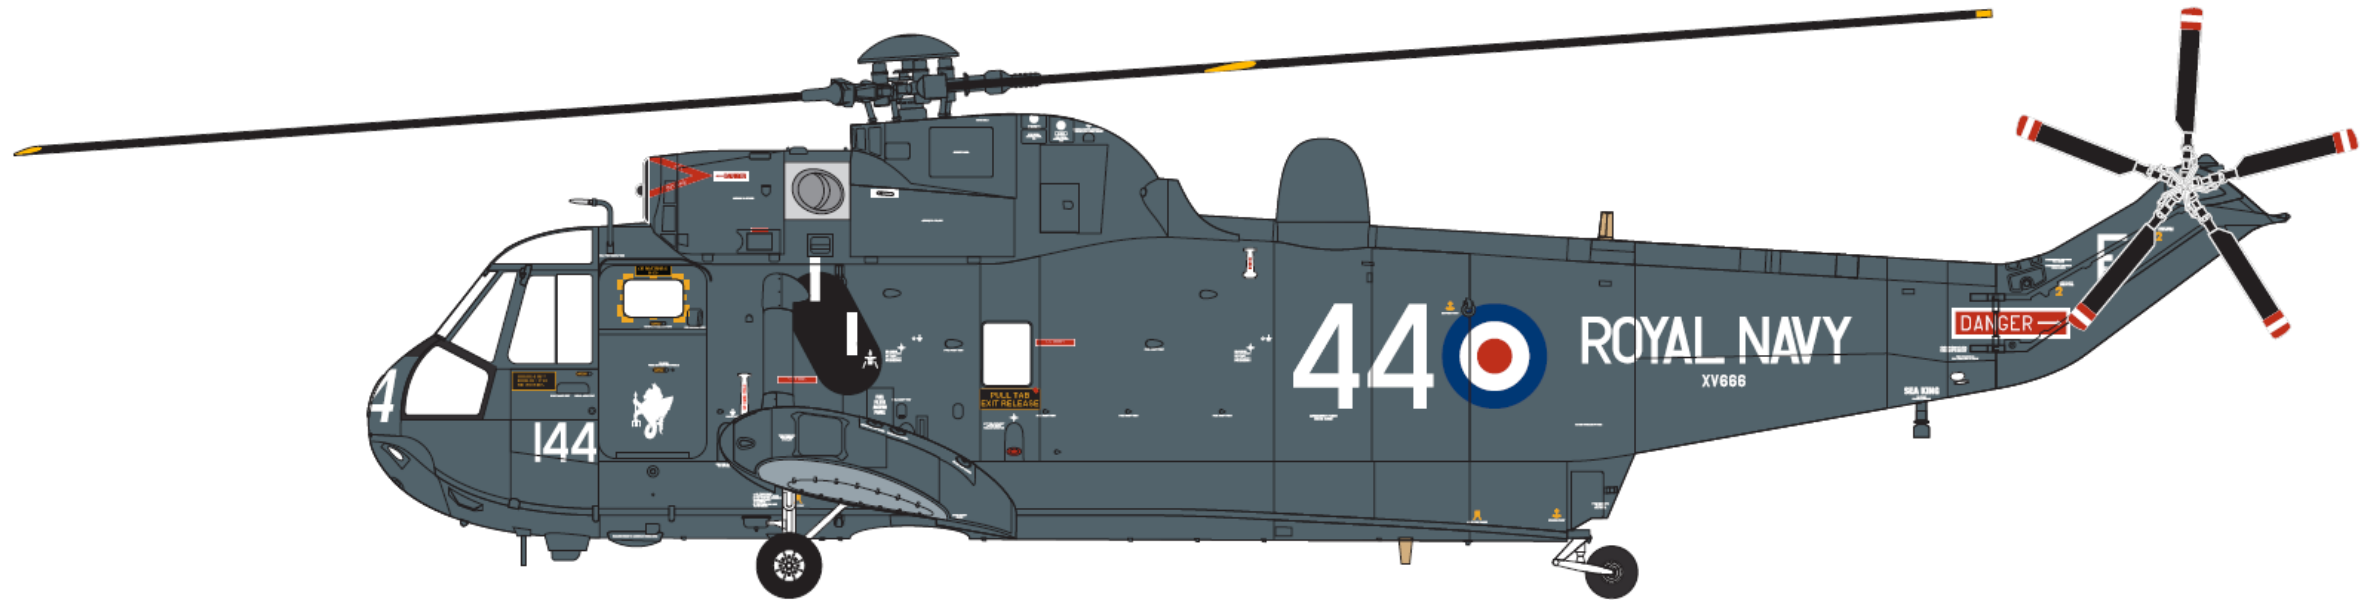

A11006 – Westland Sea King HAS.1/HAS.5/HU.5

Decal Scheme A

Westland Sea King HAS.1 XV666

No.826 Naval Air Squadron, Royal Naval Air Station Culdrose, Cornwall, England, 1970.