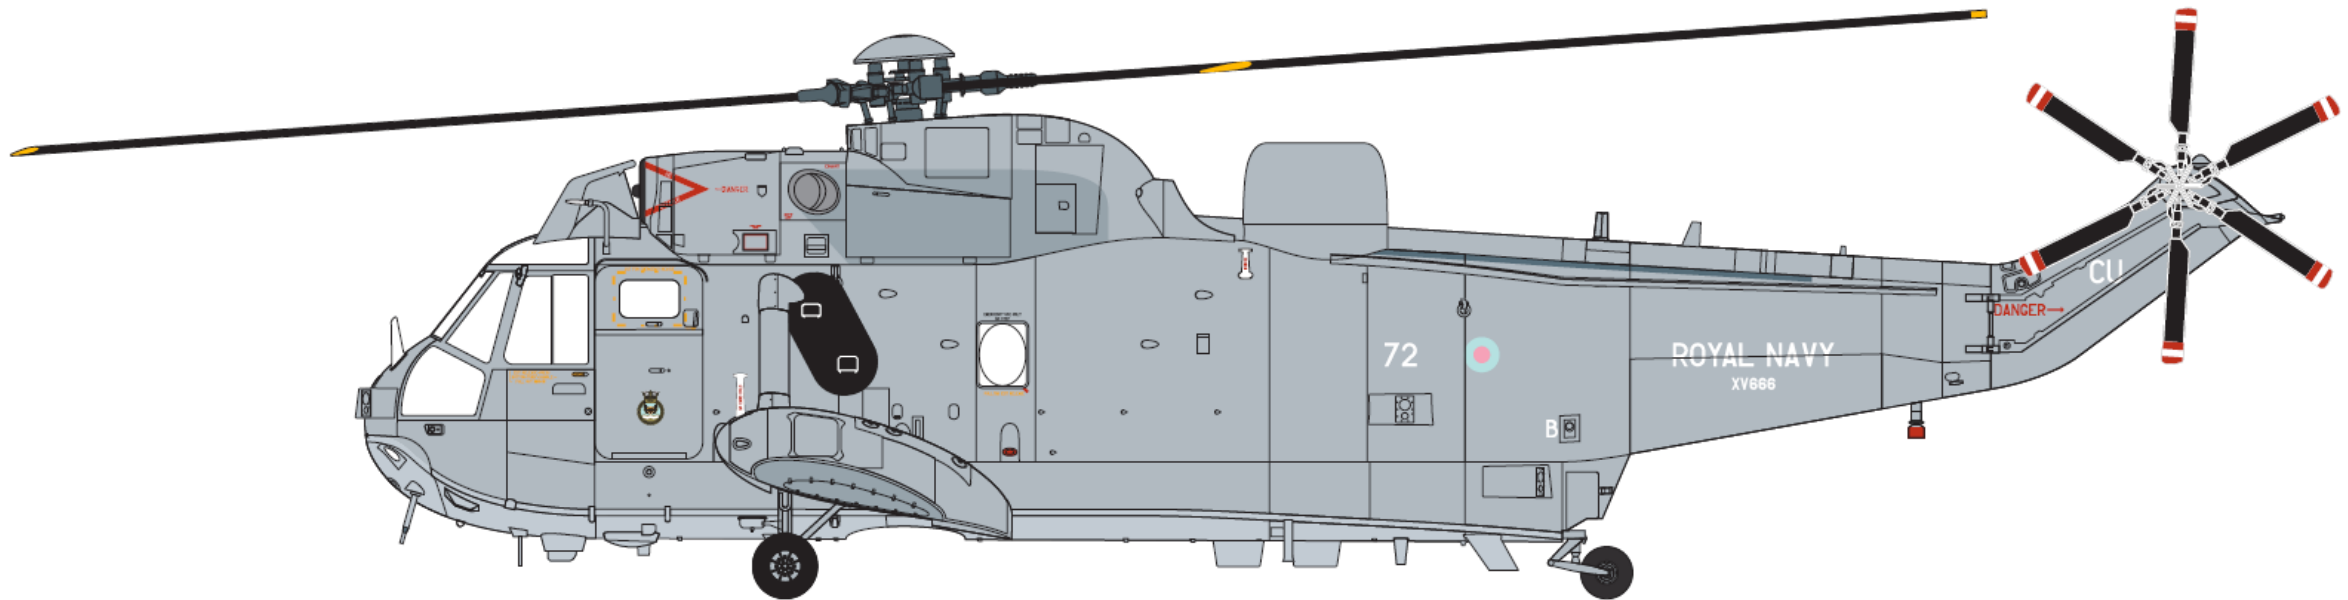

A11006 – Westland Sea King HAS.1/HAS.5/HU.5 Decal Scheme B

Westland Sea King HAS.5 XV666

No.814 Naval Air Squadron, Royal Naval Station Culdrose, Cornwall, England, 1988.