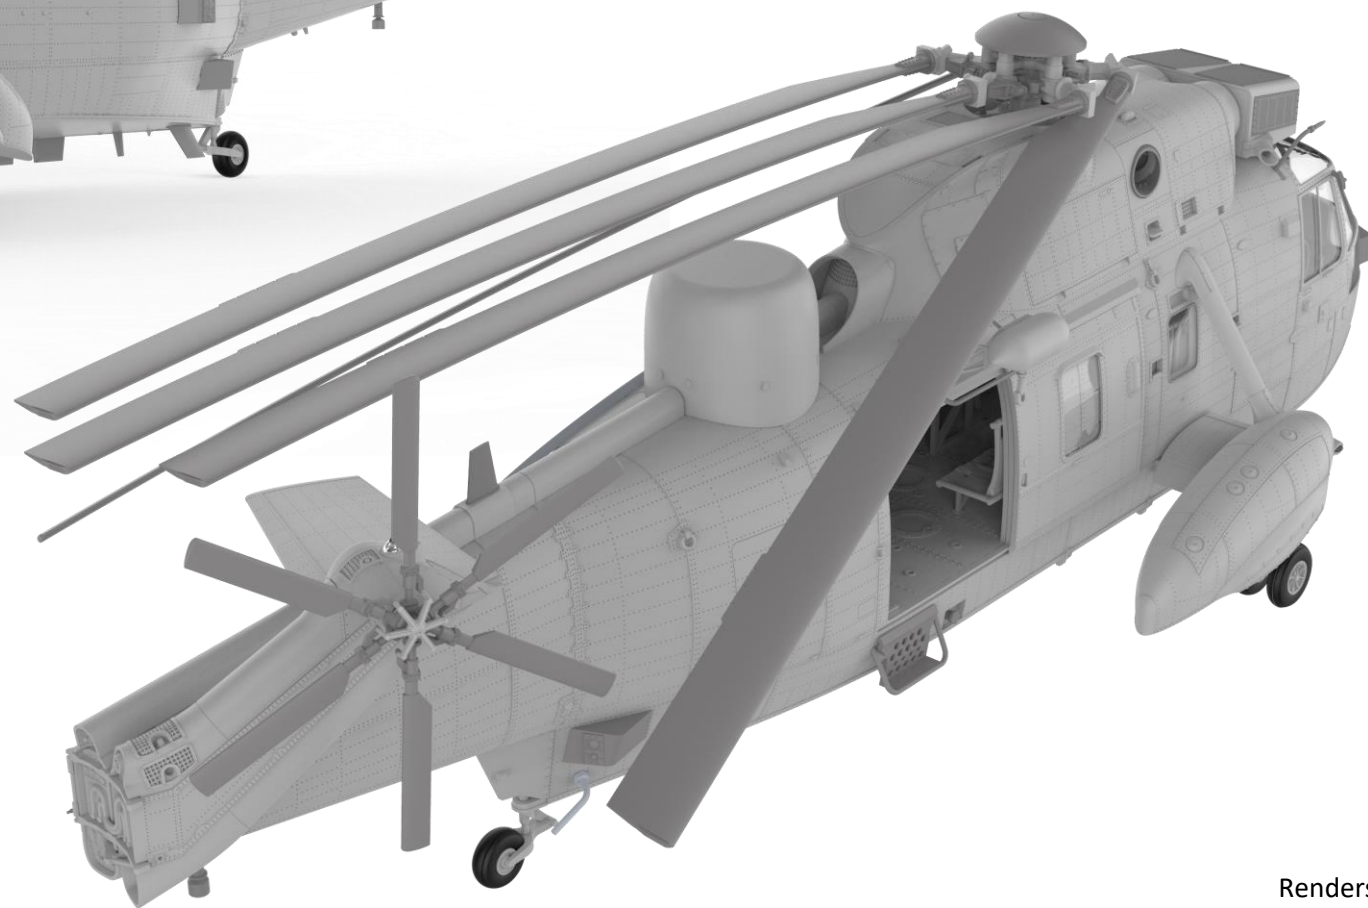

The new mould **A11006 Westland Sea King HAS.1/HAS.5/HU.5** in 1:48 scale is undoubtedly the most complete Sea King kit ever released, featuring folding rotor blades & tail, retracted undercarriage option, full interior including anti-submarine warfare suite, open/closed door option, two radome types and two hull pieces featuring an open option for the dipping sonar.

Alongside these features, the kit consists of 348 crisply moulded parts and four schemes of XV666, displaying at an overall length of 460mm and a rotor blade width of 397mm. In June 1970, XV666 left the Westland factory to begin a flying career that is still ongoing to this day. Beginning its life as a HAS.1 with 826 NAS, XV666 is still flying with HeliOps in 2023. The four schemes in this kit depicts stages in her varied career, representing over 50 years of service.

The Sea King features a highly detailed external skin with over fully riveted and overlapping panel details, fully detailed cockpit with raised detail on the control instruments and surfaces; including a highly detailed cabin with three different interior layouts to match the schemes included. Amongst these details, the kit also allows for positional search lights and a full aerial fit for each scheme.

Available: August/September 2023

A11006 – Westland Sea King HAS.1/HAS.5/HU.5

Key Features

- The most complete Sea King kit ever released – 348 pieces
- The 4 schemes follow the life of one aircraft from its first flight to its current livery
- Highly detailed external – over lapping panels and fully riveted
- Fully detailed cockpit – raised detail on control and instrument surfaces
- Highly detailed cabin – 3 different interior layouts to match the schemes
- Full aerial fit for each scheme
- Folded main rotor blades option
- Folded tail option
- Dipping sonar rig
- Cabin and cockpit door can both be posed open
- Poseable search lights
- Retracted undercarriage option