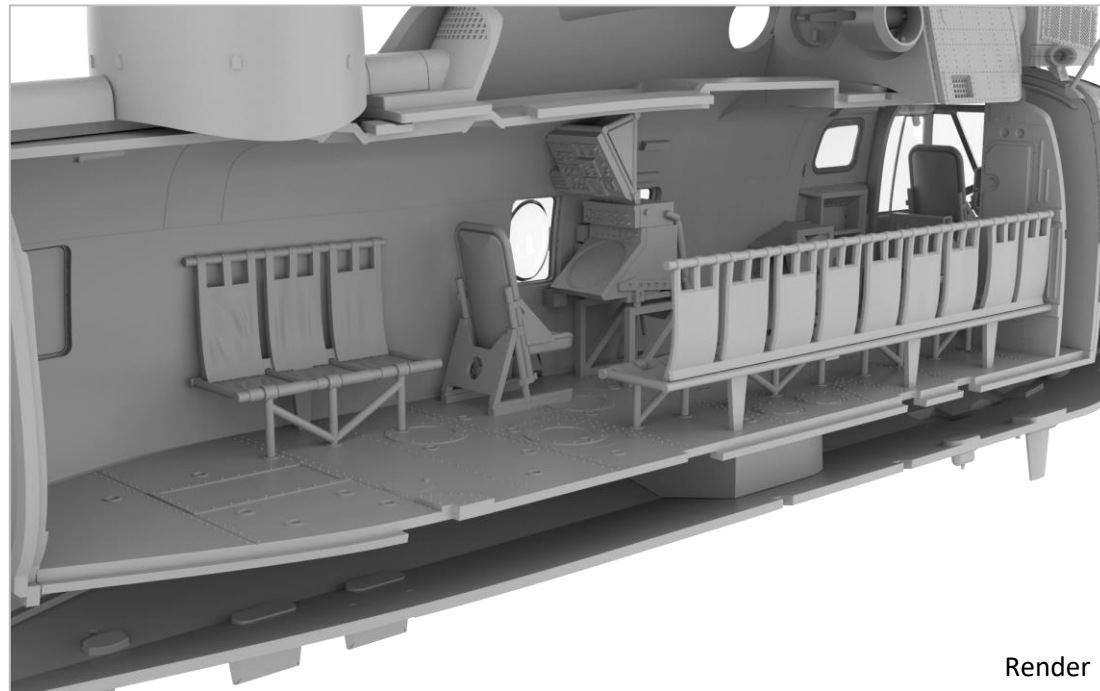

Render

Model Build

Render