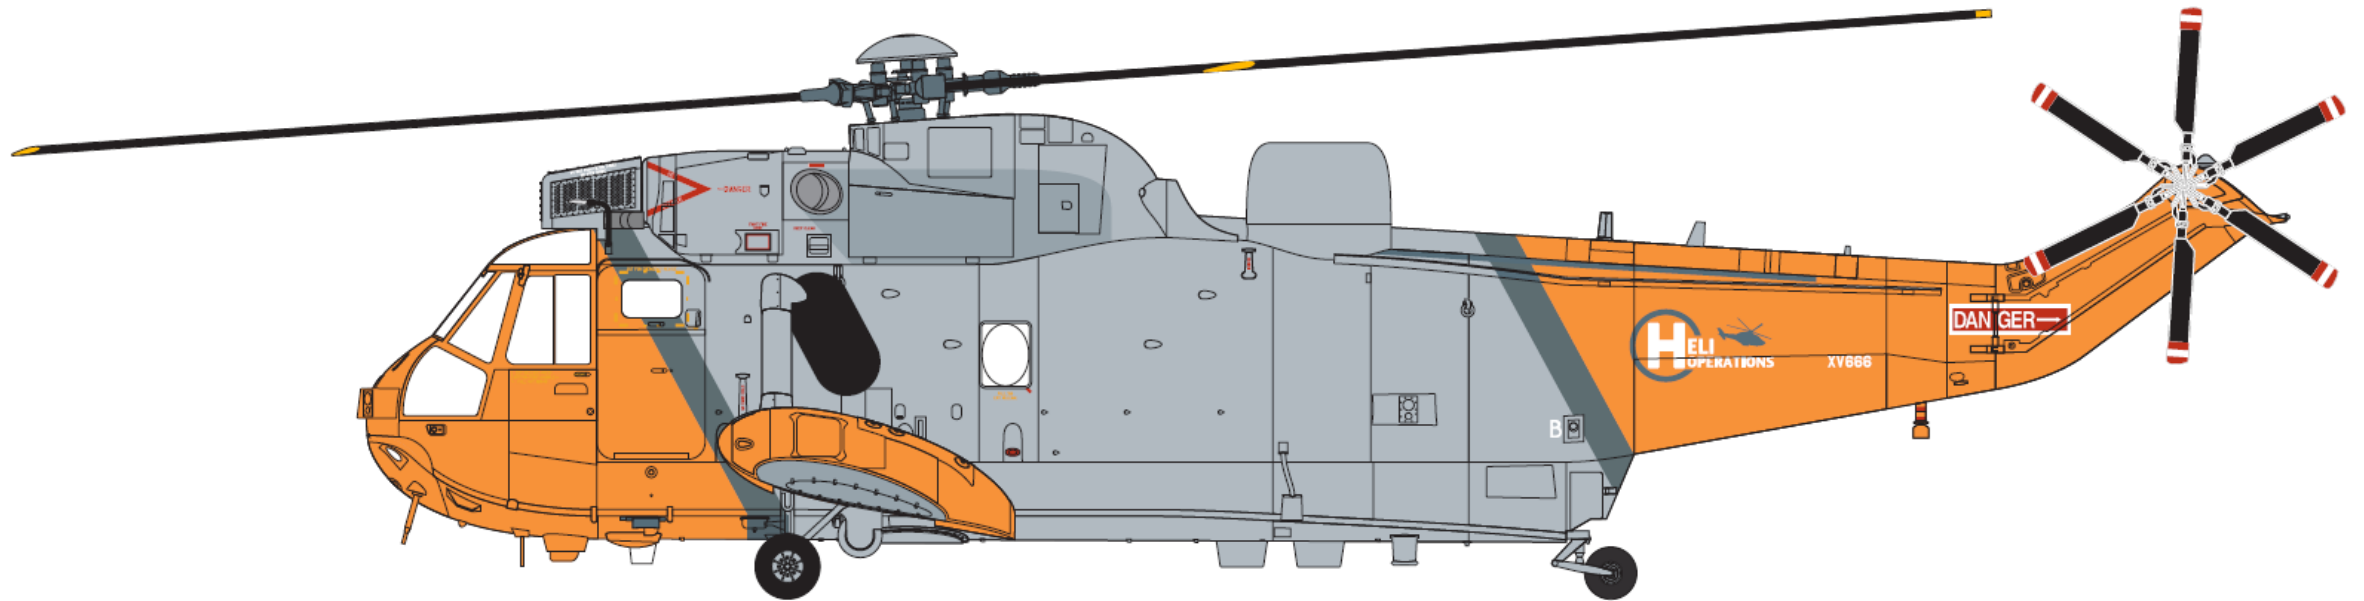

A11006 – Westland Sea King HAS.1/HAS.5/HU.5 Decal Scheme D

Westland Sea King HU.5 XV666
Heli-Operations, Portland, Dorset, England, 2022.