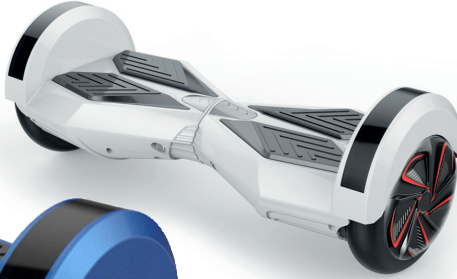

# «BBOARD»

# Bluetooth

Art.: Grøn  
V.nr.: 520207

Art.: Orange  
V.nr.: 520208

Art.: Blå  
V.nr.: 520214

Art.: Hvid  
V.nr.: 520215

- Motor: 2x350W
- Speed 10-15km/h depends on weight
- Wheels: 8"
- Remote controller
- Colorful LED light
- Power Show
- 0°-360° turning flexible
- Battery: Samsung Lithium 36V - 4.4A - 158W
- Charging time: 1-2 hour
- Charge: AC110-240V, 50-60Hz
- Range pr charge: 15-20km
- Netto weight: 11,3kg
- Tubeless Tire
- Climbing Angle: 15%
- Bluetooth speakers
- Size: 600x230x200mm
- Colors: Green, White, Orange, Blue
- AC Adapter
- Charging Cable
- User manual
- Black Bag

## Smart Balance wheel X8-MARS

Hjul dia. 8"/20cm

- 2x350W Motor
- 10-15km/h
- Range 15-20km
- Remote Controller
- Charging time only 1-2hour
- Colorful LED light
- Battery: Samsung lithium 36V - 4.4A - 158W
- Climbing Angle: 15%
- Black Bag
- Bluetooth Speakers
- Wheels: 8"