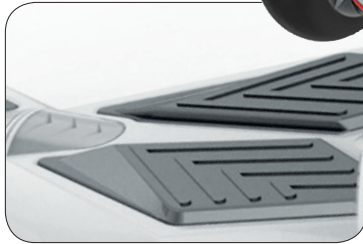

# Bluetooth

Art.: Grøn  
V.nr.: 520207

Art.: Orange  
V.nr.: 520208

Art.: Blå  
V.nr.: 520214

Art.: Hvid  
V.nr.: 520215

- Motor: 2x350W
- Speed 10-15km/h depends on weight
- Wheels: 8"
- Remote controller
- Colorful LED light
- Power Show
- 0°-360° turning flexible
- Battery: Samsung Lithium 36V - 4.4A - 158W
- Charging time: 1-2 hour
- Charge: AC110-240V, 50-60Hz
- Range pr charge: 15-20km
- Netto weight: 11,3kg
- Tubeless Tire
- Climbing Angle: 15%
- Bluetooth speakers
- Size: 600x230x200mm
- Colors: Green, White, Orange, Blue
- AC Adapter
- Charging Cable
- User manual
- Black Bag

## Smart Balance wheel X8-MARS

Hjul dia. 8"/20cm

- 2x350W Motor
- 10-15km/h
- Range 15-20km
- Remote Controller
- Charging time only 1-2hour
- Colorful LED light
- Battery: Samsung lithium 36V - 4.4A - 158W
- Climbing Angle: 15%
- Black Bag
- Bluetooth Speakers
- Wheels: 8"