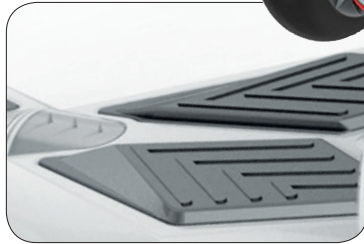

# Bluetooth

Art.: Grøn  
V.nr.: 520207

Art.: Orange  
V.nr.: 520208

Art.: Blå  
V.nr.: 520214

Art.: Hvid  
V.nr.: 520215

- Motor: 2x350W
- Speed 10-15km/h depends on weight
- Wheels: 8"
- Remote controller
- Colorful LED light
- Power Show
- 0°-360° turning flexible
- Battery: Samsung Lithium 36V - 4.4A - 158W
- Charging time: 1-2 hour
- Charge: AC110-240V, 50-60Hz
- Range pr charge: 15-20km
- Netto weight: 11,3kg
- Tubeless Tire
- Climbing Angle: 15%
- Bluetooth speakers
- Size: 600x230x200mm
- Colors: Green, White, Orange, Blue
- AC Adapter
- Charging Cable
- User manual
- Black Bag

## Smart Balance wheel X8-MARS

Hjul dia. 8"/20cm

- 2x350W Motor
- 10-15km/h
- Range 15-20km
- Remote Controller
- Charging time only 1-2hour
- Colorful LED light
- Battery: Samsung lithium 36V - 4.4A - 158W
- Climbing Angle: 15%
- Black Bag
- Bluetooth Speakers
- Wheels: 8"