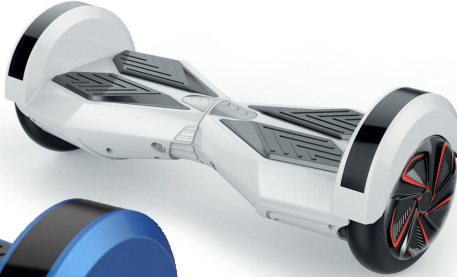

# «BBOARD»

# Bluetooth

Art.: Grøn  
V.nr.: 520207

Art.: Orange  
V.nr.: 520208

Art.: Blå  
V.nr.: 520214

Art.: Hvid  
V.nr.: 520215

- Motor: 2x350W
- Speed 10-15km/h depends on weight
- Wheels: 8"
- Remote controller
- Colorful LED light
- Power Show
- 0°-360° turning flexible
- Battery: Samsung Lithium 36V - 4.4A - 158W
- Charging time: 1-2 hour
- Charge: AC110-240V, 50-60Hz
- Range pr charge: 15-20km
- Netto weight: 11,3kg
- Tubeless Tire
- Climbing Angle: 15%
- Bluetooth speakers
- Size: 600x230x200mm
- Colors: Green, White, Orange, Blue
- AC Adapter
- Charging Cable
- User manual
- Black Bag

## Smart Balance wheel X8-MARS

Hjul dia. 8"/20cm

- 2x350W Motor
- 10-15km/h
- Range 15-20km
- Remote Controller
- Charging time only 1-2hour
- Colorful LED light
- Battery: Samsung lithium 36V - 4.4A - 158W
- Climbing Angle: 15%
- Black Bag
- Bluetooth Speakers
- Wheels: 8"