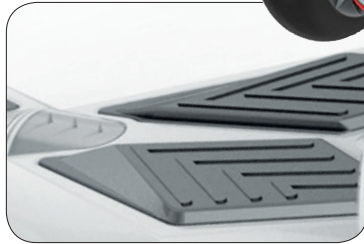

«BBOARD»

Bluetooth

Art.: Grøn
V.nr.: 520207

Art.: Orange
V.nr.: 520208

Art.: Blå
V.nr.: 520214

Art.: Hvid
V.nr.: 520215

- Motor: 2x350W
- Speed 10-15km/h depends on weight
- Wheels: 8"
- Remote controller
- Colorful LED light
- Power Show
- 0°-360° turning flexible
- Battery: Samsung Lithium 36V - 4.4A - 158W
- Charging time: 1-2 hour
- Charge: AC110-240V, 50-60Hz
- Range pr charge: 15-20km
- Netto weight: 11,3kg
- Tubeless Tire
- Climbing Angle: 15%
- Bluetooth speakers
- Size: 600x230x200mm
- Colors: Green, White, Orange, Blue
- AC Adapter
- Charging Cable
- User manual
- Black Bag

Smart Balance wheel X8-MARS

Hjul dia. 8"/20cm

- 2x350W Motor
- 10-15km/h
- Range 15-20km
- Remote Controller
- Charging time only 1-2hour
- Colorful LED light
- Battery: Samsung lithium 36V - 4.4A - 158W
- Climbing Angle: 15%
- Black Bag
- Bluetooth Speakers
- Wheels: 8"