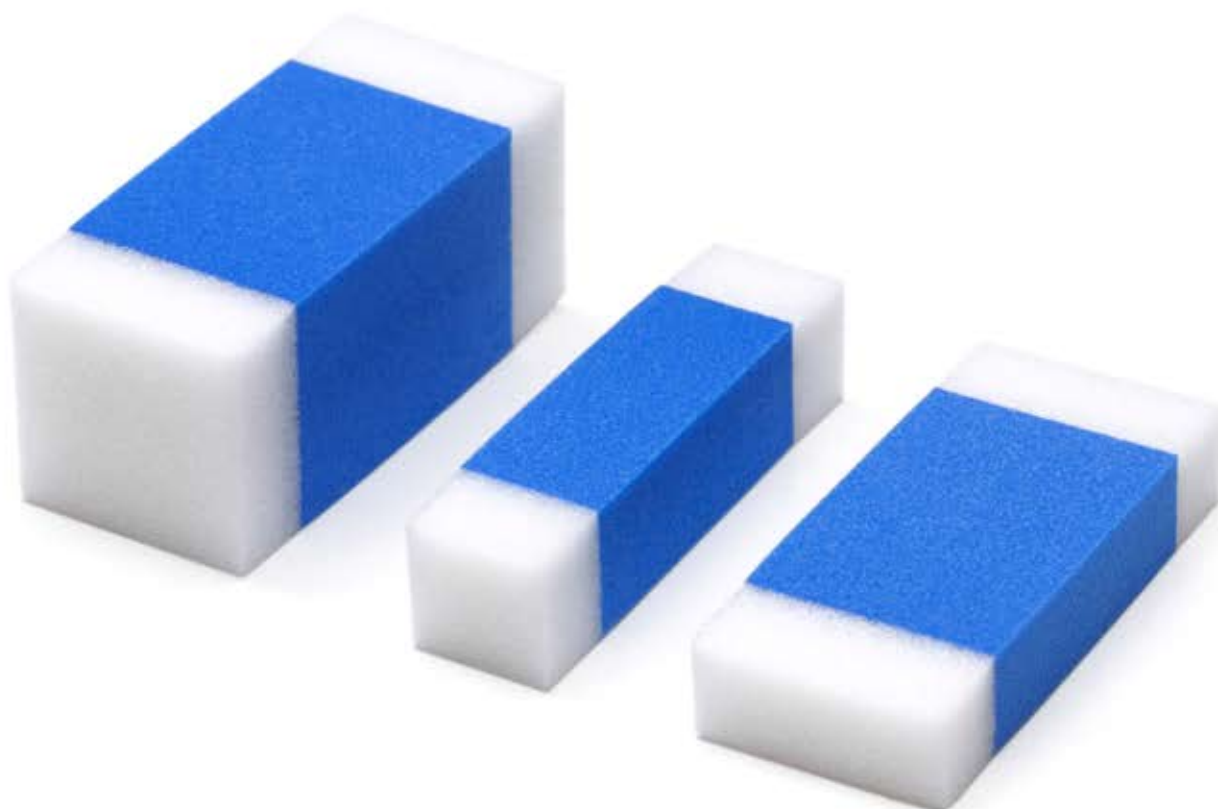

TAMIYA POLISHING COMPOUND SPONGES

ITEM # 87192

FINISH YOUR MODEL WITH PRECISION USING THESE NEW SPONGES, RELEASED SPECIALLY FOR USE WITH THE POPULAR TAMIYA POLISHING COMPOUND SERIES (ITEMS 87068 - 87070)! THEY ALLOW FOR CLEAN, PRECISE APPLICATION OF THE COMPOUND, GIVING YOUR MODEL A GORGEOUS FINISH TO ITS PAINT JOB.

ITEM CONTENTS/INFORMATION

- SMALL, MEDIUM & LARGE SPONGES X1 EACH
- SPONGES FEATURE INTEGRATED GRIP SECTIONS, MAKING THEM A BREEZE TO HANDLE.
- COMPARED TO CLOTH, THE SPONGES ALLOW MUCH MORE PRECISE APPLICATION OF POLISHING COMPOUND, HELPING YOU AVOID PROBLEMS SUCH AS RUBBING AWAY PAINT FROM CORNERS OR EDGES, AND ACCIDENTAL MIXING OF COLORS ON OR AROUND BORDERS.
- 3 DIFFERENT SIZES ENSURE THAT YOU HAVE JUST THE RIGHT TOOL FOR A VARIETY OF JOBS.
- AFTER USE, THE SPONGES CAN BE WASHED AND RE-USED AT A LATER DATE.