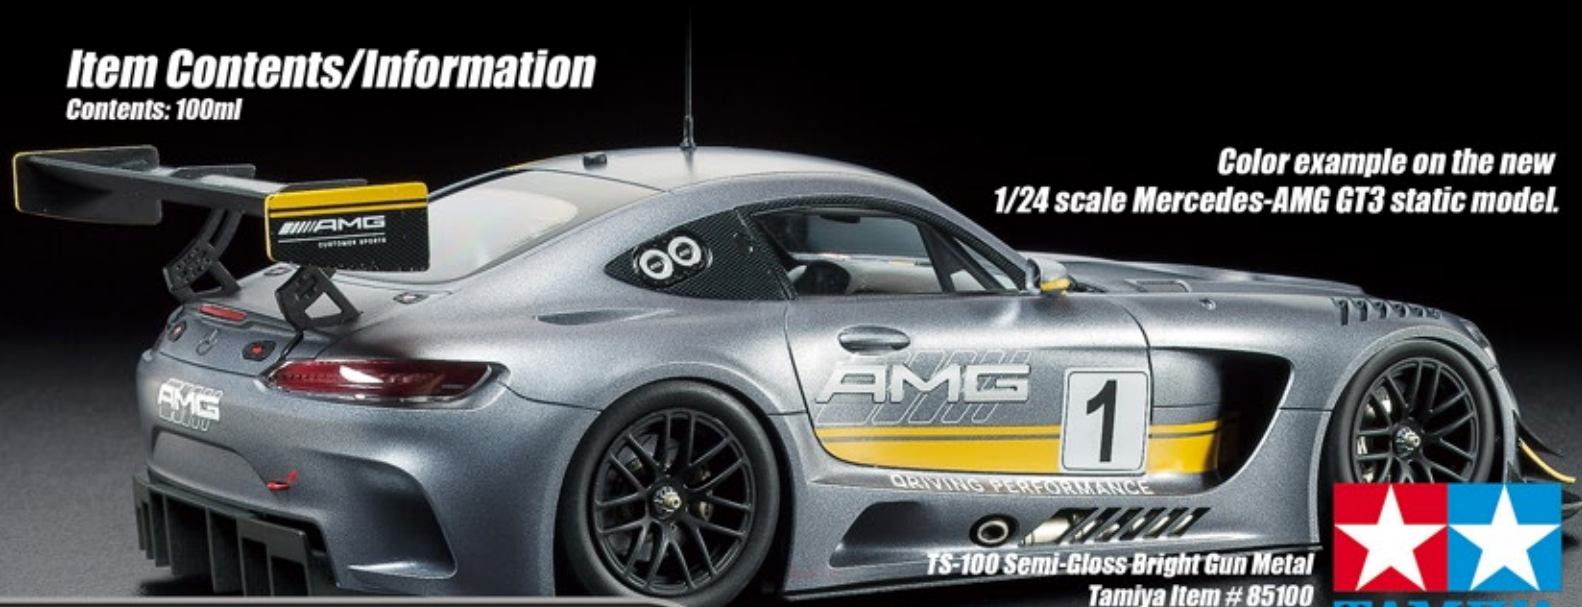

TS-100 Semi-Gloss Bright Gun Metal

Item # 85100

This new Tamiya Color spray paint artfully recreates the semi-gloss shade of bright gun metal used on the upcoming 1/24 scale Mercedes-AMG GT3 static model.

Item Contents/Information

Contents: 100ml

*Color example on the new
1/24 scale Mercedes-AMG GT3 static model.*

TS-100 Semi-Gloss Bright Gun Metal
Tamiya Item # 85100
Wittmax Item # 561813