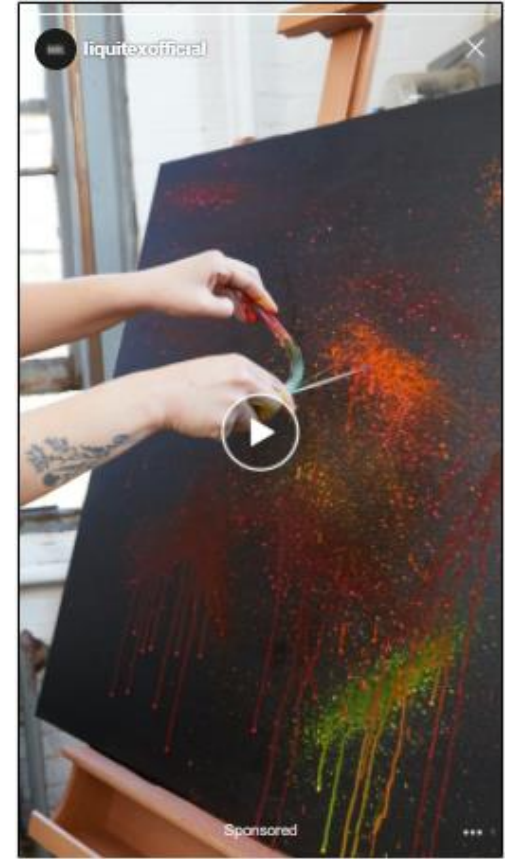

INSTAGRAM STORY