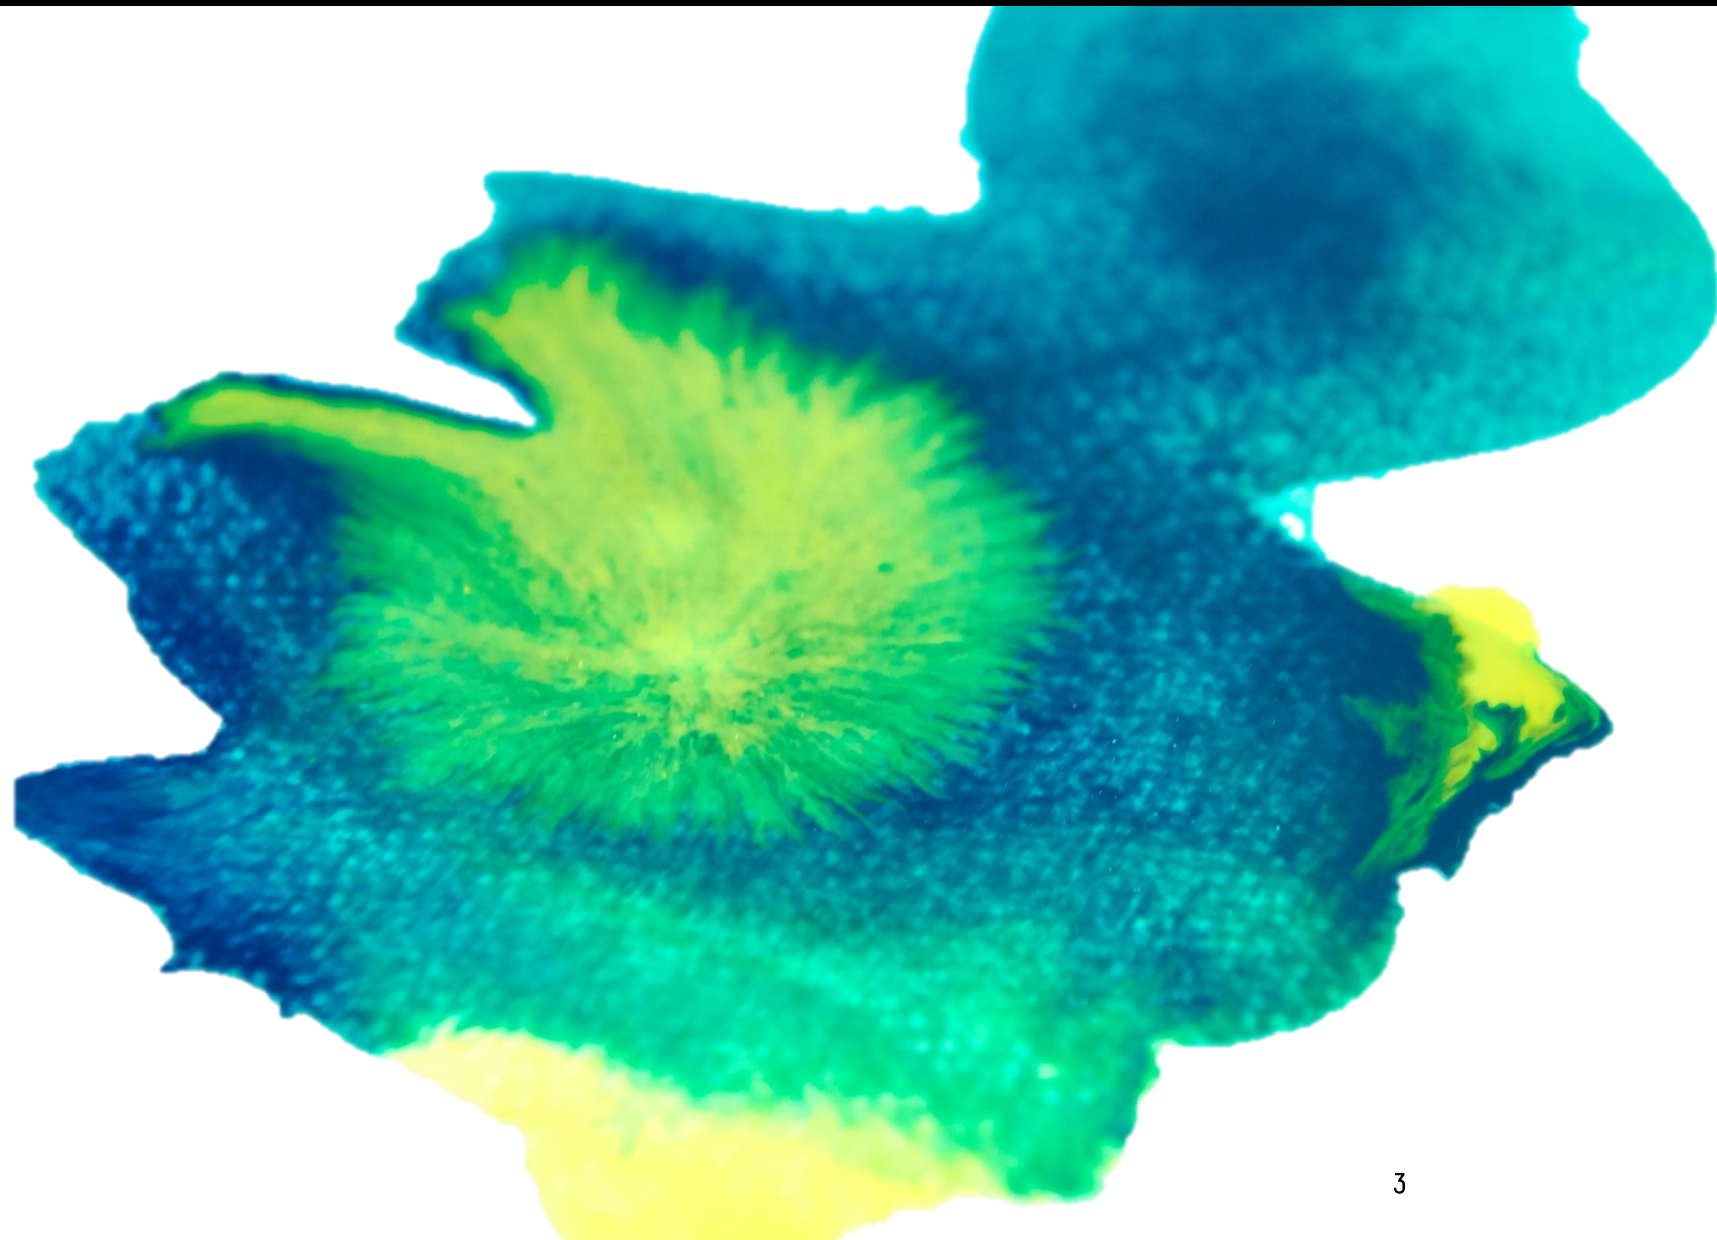

1. Key Messaging
2. Digital Assets
3. Retail Assets