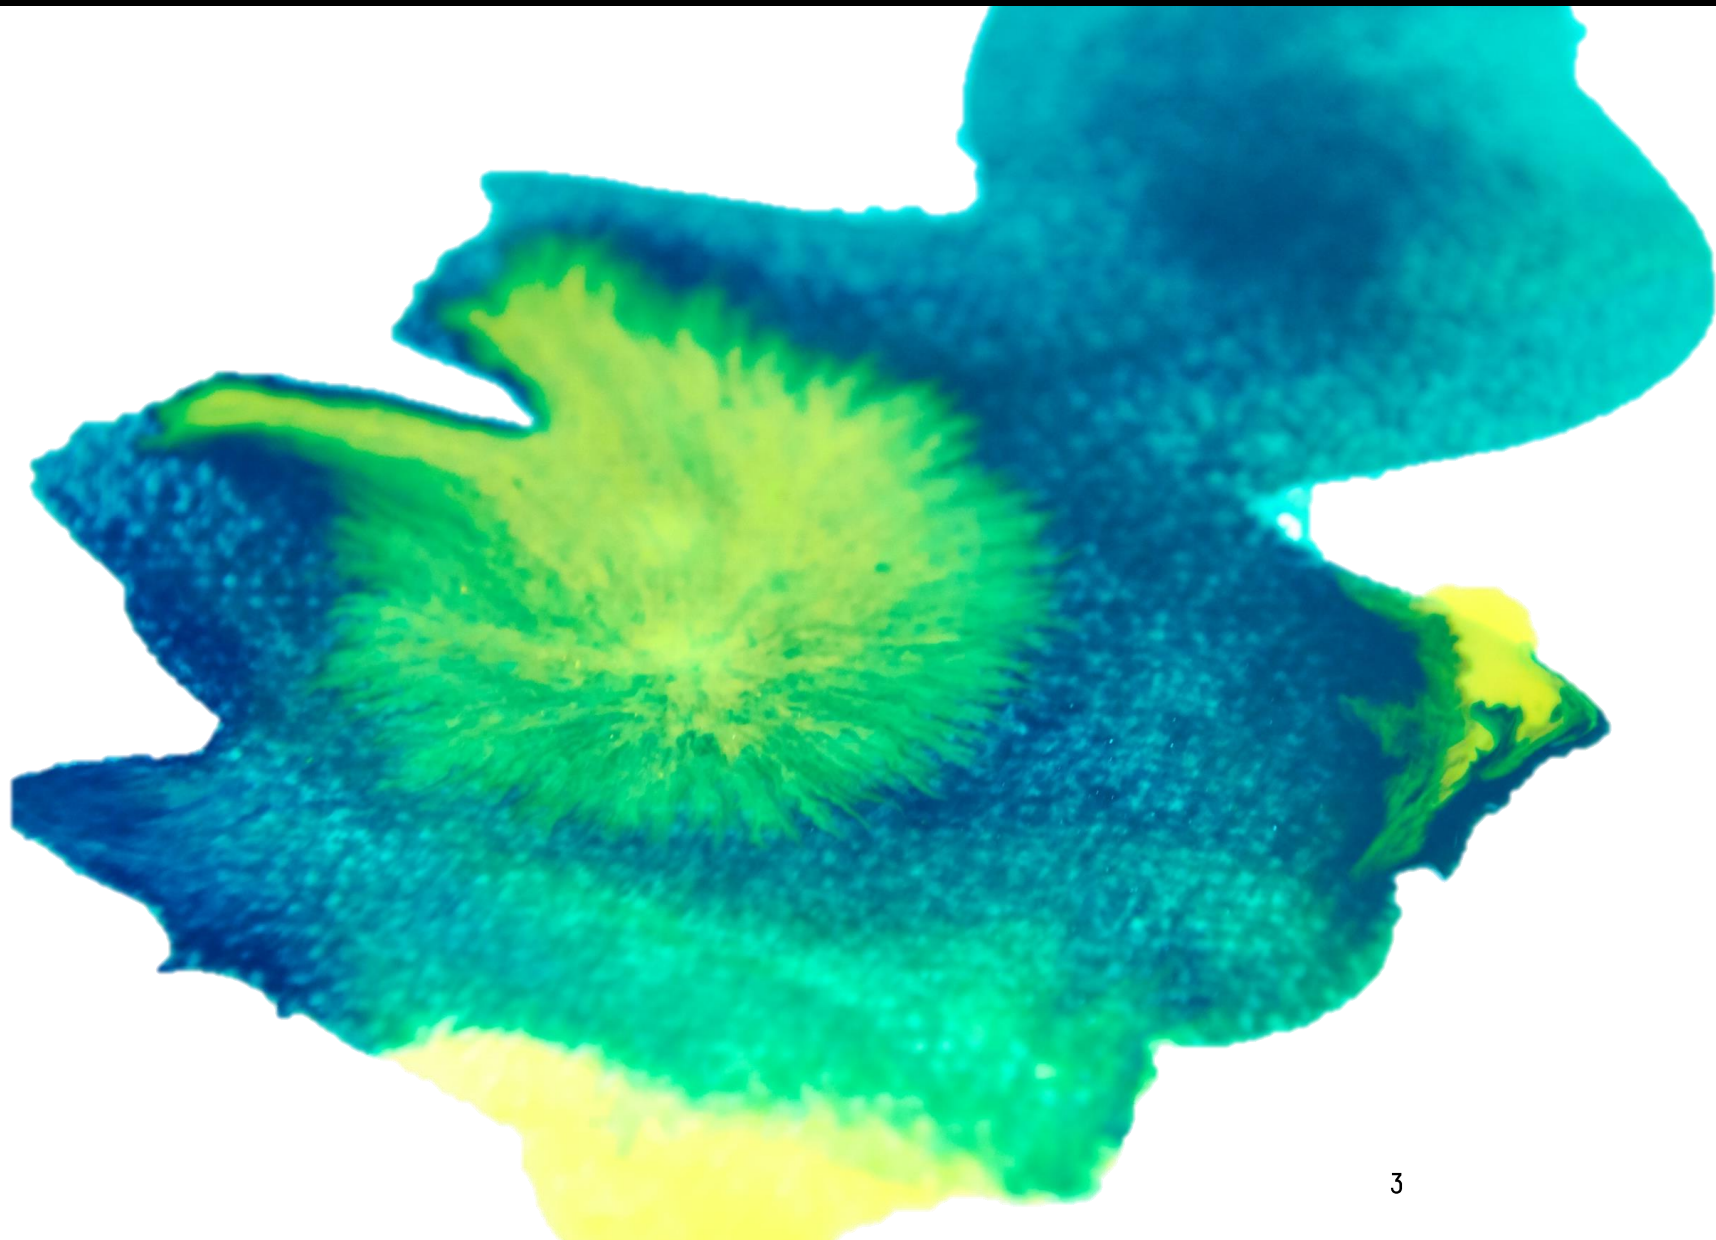

1. Key Messaging
2. Digital Assets
3. Retail Assets